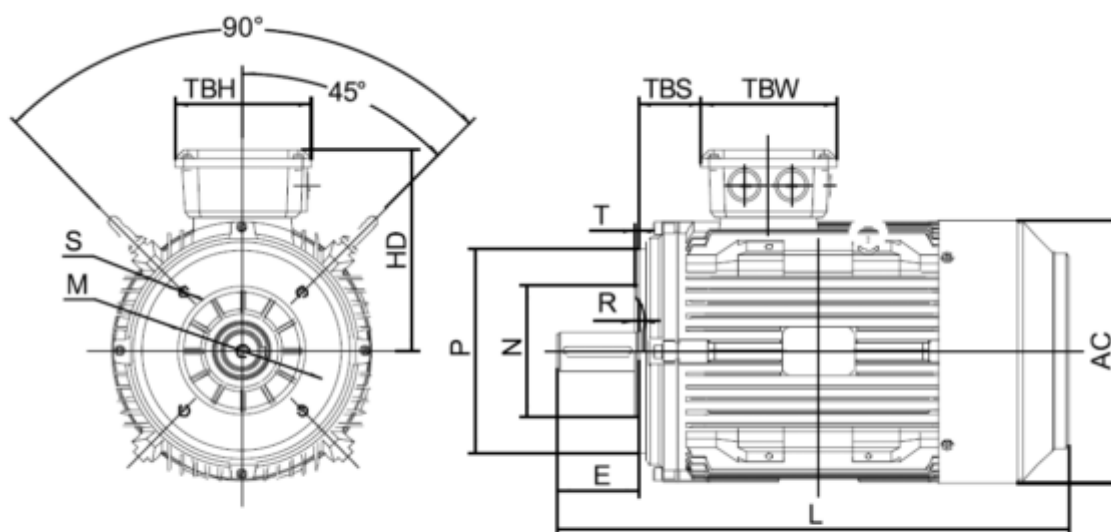

Data Sheet

Article number: 250302200225

Description: Kleedrive T3C 180M-2 22.0KW 2800 rpm
3x400/690V 50HZ IP55 B14 Eff=92,7%

Measures

AA = 354	K = Ø15	TBW = 162
AC = Ø360	L = 687	
AD = 445	M =	
D = Ø48	N =	
E = 110	P =	
F = 14	S =	
G = 42.5	TBH = 187	
HD = 265	TBS = 160	