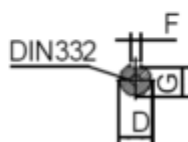

Data Sheet

Article number: 250302200225

Description: Kleedrive T3C 180M-2 22.0KW 2800 rpm
3x400/690V 50HZ IP55 B14 Eff=92,7%

Measures

AA = 354	K = Ø15	TBW = 162
AC = Ø360	L = 687	
AD = 445	M =	
D = Ø48	N =	
E = 110	P =	
F = 14	S =	
G = 42.5	TBH = 187	
HD = 265	TBS = 160	